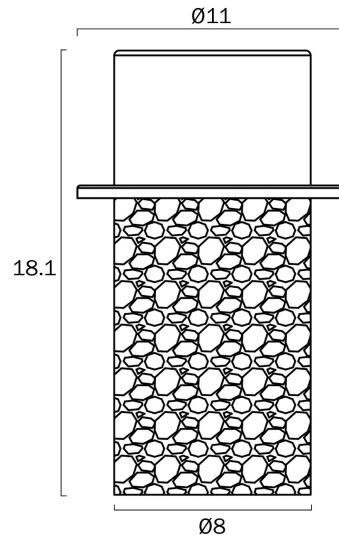

KOLISA LED TABLE LAMP

Note: Dimensions are only a guide and may vary due to manufacturing variations.

LIGHT SOURCE

Voltage Input

240V

Total Wattage (max)

6

Globe Type

LED integrated SMD

Globe / Light Source qty

1

Globe / Light Source included

Yes

Color Kelvin

2700k

Color Temperature

COLOUR AND MATERIAL

Fixture Material

Cast Stone, Iron, Polyethylene

Diffuser Material

Polyethylene

PRODUCT DIMENSIONS

Fixture Weight (Kg)

1.3

Fixture Height (cm)

18.1

telbix.

Fixture Diameter (cm)

11

Cable Length (cm)

180 (30+Inline Switch+150)

WARRANTY