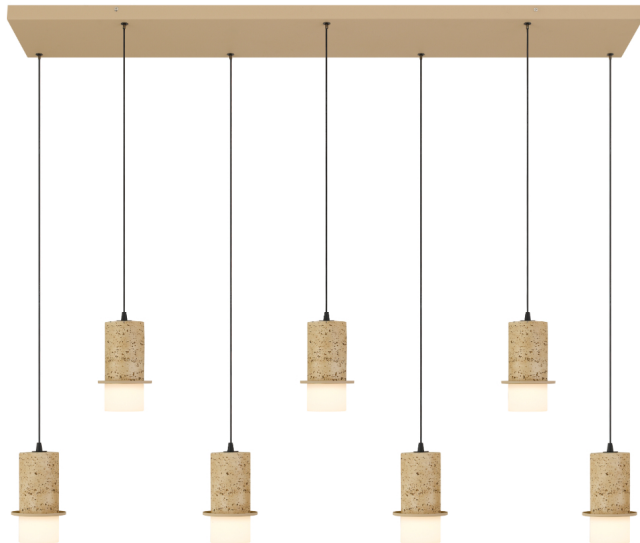

KOLISA 7 LIGHT PENDANT BAR

Note: Dimensions are only a guide and may vary due to manufacturing variations.

VARIANTS

[KOLISA PE7B-BE] KOLISA 7
LIGHT PENDANT BAR (BEIGE)

9329501083253

[KOLISA PE7B-WH] KOLISA 7
LIGHT PENDANT BAR (WHITE)

9329501083260

Find KOLISA 7 LIGHT PENDANT BAR on
www.telbix.com