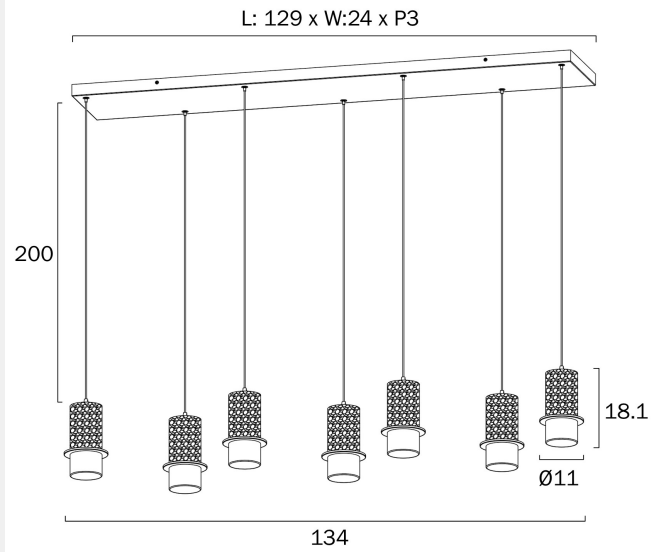

KOLISA 7 LIGHT PENDANT BAR

Note: Dimensions are only a guide and may vary due to manufacturing variations.

VARIANTS

[KOLISA PE7B-BE] KOLISA 7
LIGHT PENDANT BAR (BEIGE)

9329501083253

[KOLISA PE7B-WH] KOLISA 7
LIGHT PENDANT BAR (WHITE)