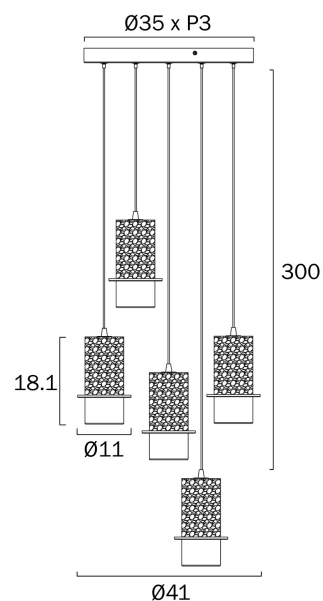

KOLISA 5 PENDANT LIGHT

Note: Dimensions are only a guide and may vary due to manufacturing variations.

VARIANTS

[KOLISA PE5-BE] KOLISA 5
PENDANT LIGHT (BEIGE)

9329501083277

[KOLISA PE5-WH] KOLISA 5
PENDANT LIGHT (WHITE)