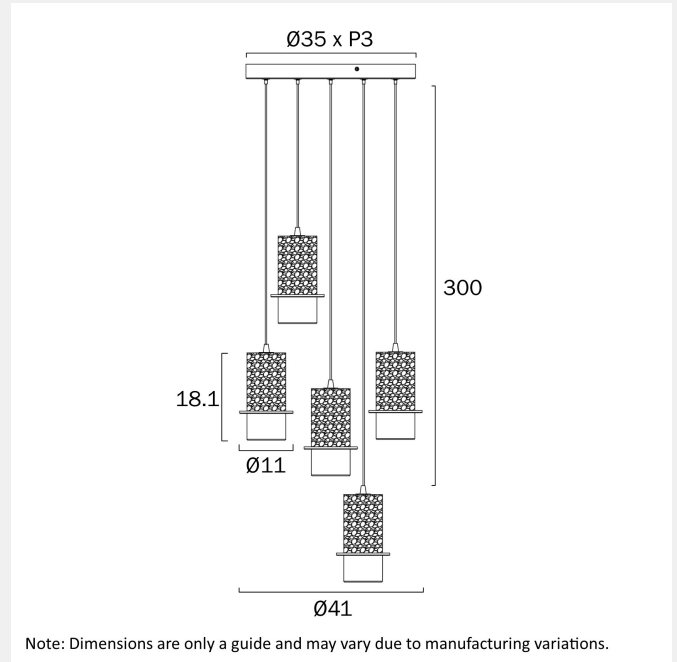

### LIGHT SOURCE

**Voltage Input**

240V

**Total Wattage (max)**

30

**Wattage**

0

**Globe Type**

## PRODUCT DIMENSIONS