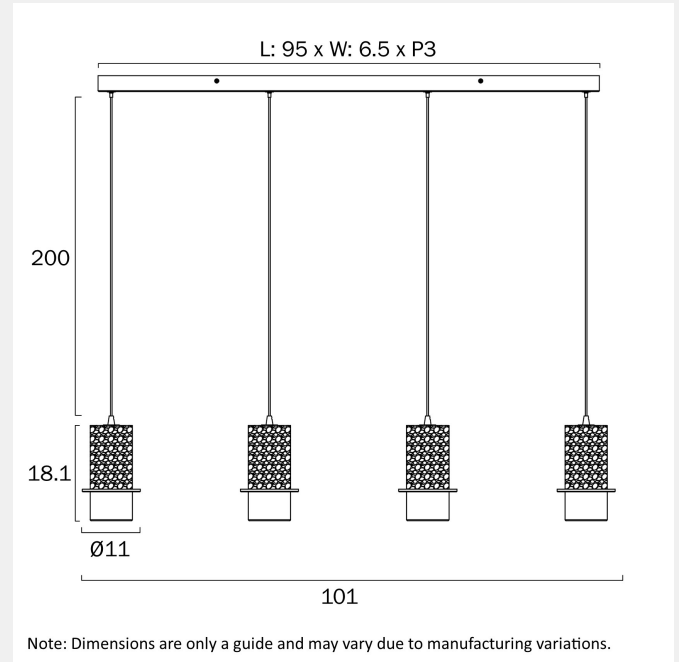

### LIGHT SOURCE

**Voltage Input**

240V

**Total Wattage (max)**

24

**Wattage**

0

**Globe Type**

## PRODUCT DIMENSIONS