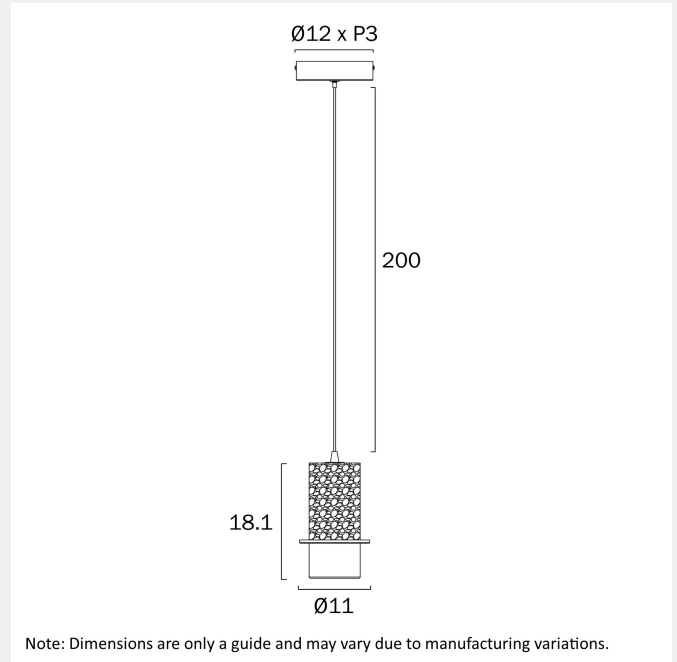

KOLISA 1 PENDANT LIGHT

LIGHT SOURCE

Voltage Input

240V

Total Wattage (max)

6

Wattage

0

Globe Type

LED integrated SMD

Globe / Light Source qty

1

Globe / Light Source included

Yes

Color Kelvin

3 CCT (2700k - 3350k - 4000k)

Color Temperature

Warm White; Warm White; Natural White

Dimmable

No

Lumens

560

CRI (Color Rendering Index)

>80

Surge Protection (Yes/No)

0

SPECIFICATIONS

Lead and Plug

No

IP rating

IP20

Suspension Type

Wire

Height Adjustable?

Yes

Raked Ceiling Compatible

Yes

Mounting

Surface

Electrical Protection

CLASS I - HIGH VOLTAGE, EARTH REQUIRED

Beam Angle (degree)

0