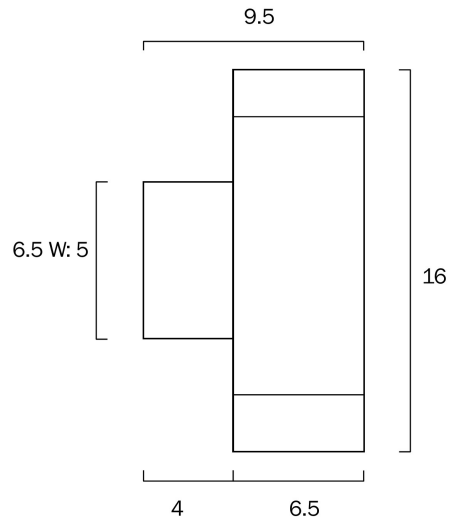

KMAN UP-DOWN EXTERIOR WALL LIGHT

LIGHT SOURCE

Voltage Input

240V

Total Wattage (max)

12

Globe Type

GU10

0.52

Fixture Projection (cm)

9.5

Fixture Height (cm)

16

Fixture Width (cm)

6.5

WARRANTY