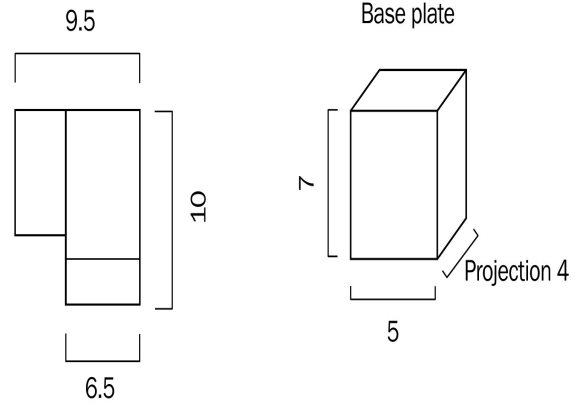

KMAN SINGLE EXTERIOR WALL LIGHT

LIGHT SOURCE

Voltage Input

240V

Total Wattage (max)

6

Globe Type

GU10