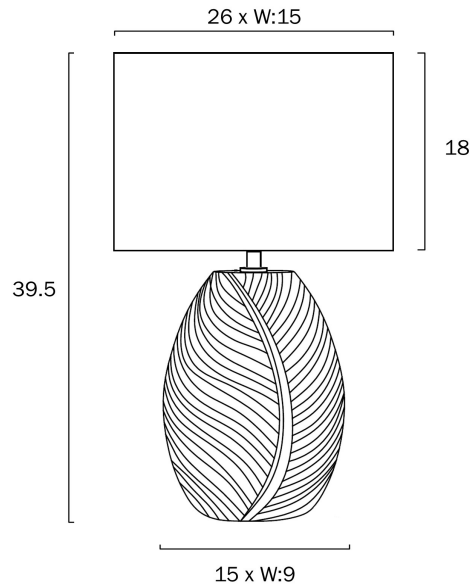

KLEE CERAMIC TABLE LAMP

Note: Dimensions are only a guide and may vary due to manufacturing variations.

LIGHT SOURCE

Voltage Input

240V

Total Wattage (max)

25

Globe Type

E27

Globe / Light Source qty

1

Globe / Light Source included

No

Dimmable

Globe Dependant

SPECIFICATIONS

COLOUR AND MATERIAL

Fixture Material

Fabric,Ceramic

Fixture Finish

Gloss

PRODUCT DIMENSIONS

Fixture Height (cm)

39.5

Fixture Length (cm)

26

Fixture Width (cm)

15

Cable Length (cm)

180 (30+Inline Switch+150)

WARRANTY

Replacement Warranty