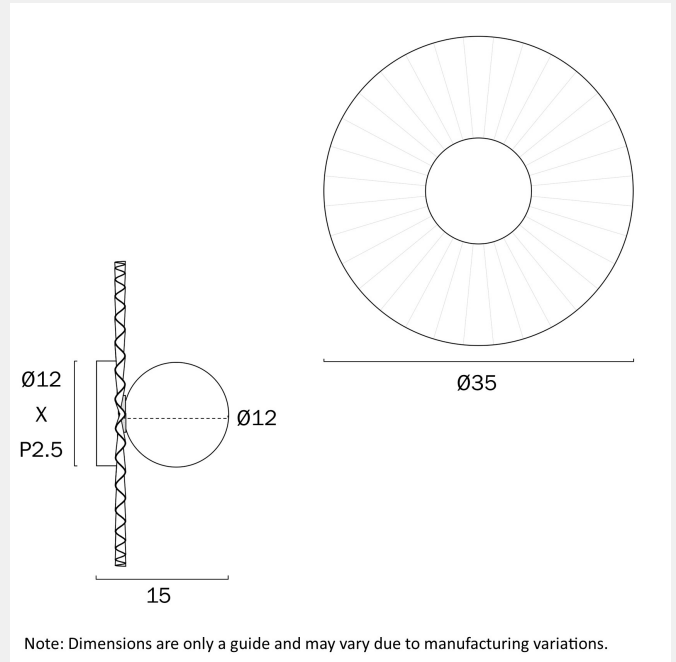

KINSO 35CM WALL LIGHT

Note: Dimensions are only a guide and may vary due to manufacturing variations.

LIGHT SOURCE

Voltage Input

240V

Total Wattage (max)

6

Globe Type

Fixture Weight (Kg)

0.95

Fixture Projection (cm)

15

Fixture Diameter (cm)

35

WARRANTY

Replacement Warranty