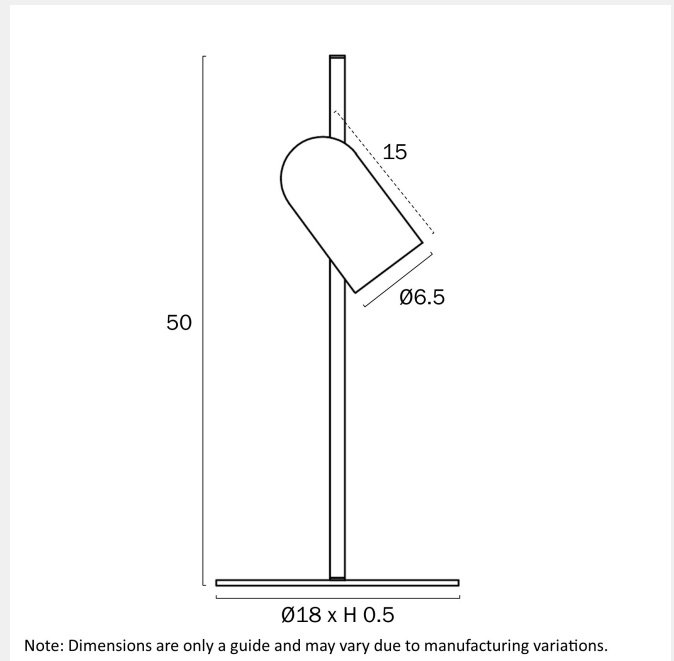

KINDLE TABLE LAMP

LIGHT SOURCE

Voltage Input

240V

Total Wattage (max)

6

Globe Type

GU10

Fixture Material

Aluminium,Iron

Fixture Finish

Wood Tones,Sand

PRODUCT DIMENSIONS

Fixture Weight (Kg)

1.45

Fixture Height (cm)

50

Fixture Diameter (cm)

18

Cable Length (cm)

180

WARRANTY

Replacement Warranty

*3 Years