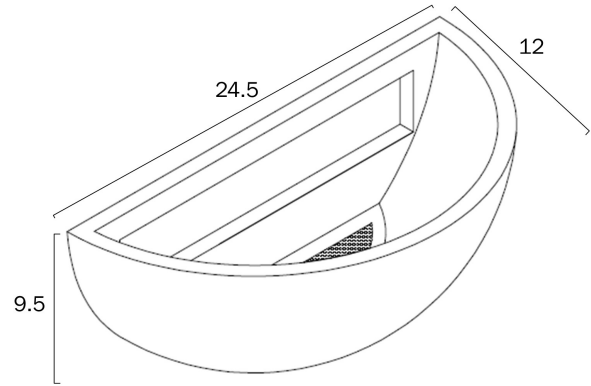

KIMBLE GYPSUM INDOOR WALL LIGHT

Note: Dimensions are only a guide and may vary due to manufacturing variations.

LIGHT SOURCE

Voltage Input

240V

Total Wattage (max)

20

Globe Type

Fixture Weight (Kg)

1.033

Fixture Projection (cm)

12

Fixture Width (cm)

24.5

Fixture Height (cm)

9.5