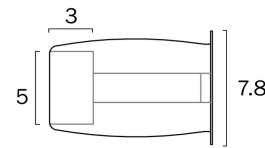

KEYLOR SMALL LED WALL LIGHT

Note: Dimensions are only a guide and may vary due to manufacturing variations.

LIGHT SOURCE

Voltage Input

240V

Total Wattage (max)

12

Globe Type