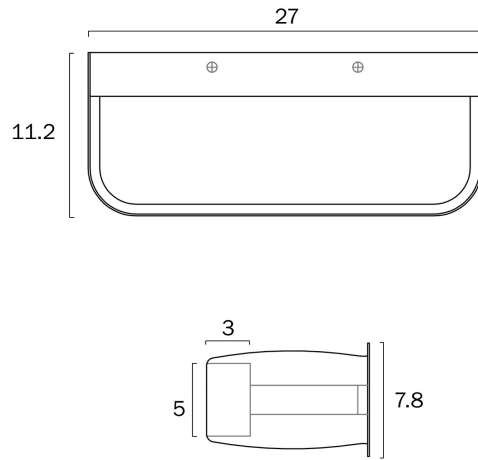

KEYLOR SMALL LED WALL LIGHT

Note: Dimensions are only a guide and may vary due to manufacturing variations.

LIGHT SOURCE

Voltage Input

240V

Total Wattage (max)

12

Globe Type