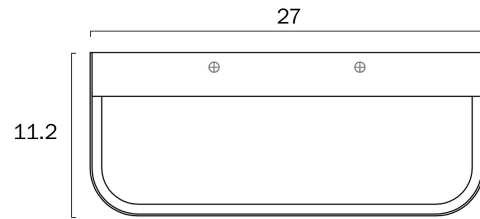

KEYLOR SMALL LED WALL LIGHT

Note: Dimensions are only a guide and may vary due to manufacturing variations.

LIGHT SOURCE

Voltage Input

240V

Total Wattage (max)

12

Globe Type