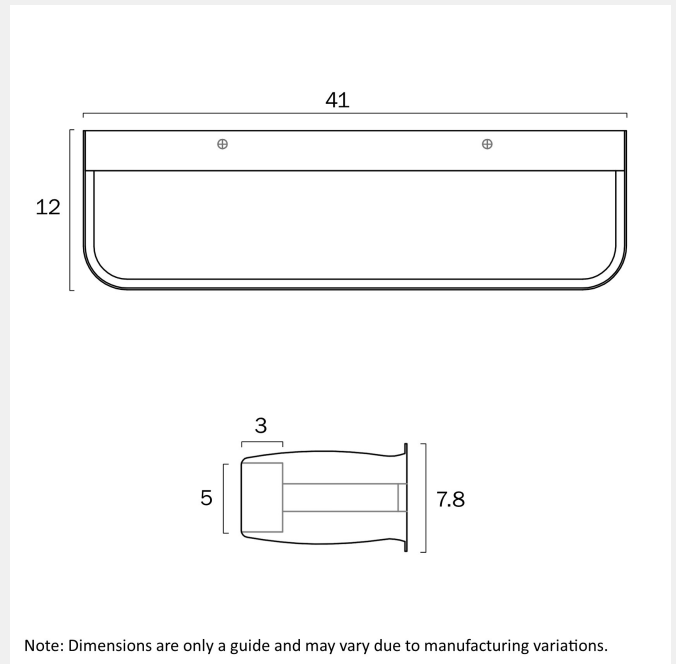

KEYLOR LARGE LED WALL LIGHT

LIGHT SOURCE

Voltage Input

240V

Total Wattage (max)

18

Wattage

0

Globe Type

LED integrated SMD

Globe / Light Source qty

1

Globe / Light Source included

Yes

Color Kelvin

3000K

Color Temperature

Warm White

Dimmable

No

Lumens

1210

CRI (Color Rendering Index)

>80

SPECIFICATIONS

Lead and Plug

No

IP rating

IP44

Electrical Protection

CLASS III - LOW VOLTAGE, <54v

Beam Angle (degree)

0

Current Output (mA)

0

USB Port

0

Switch

No

Control Gear Included

0

Mounting

Surface