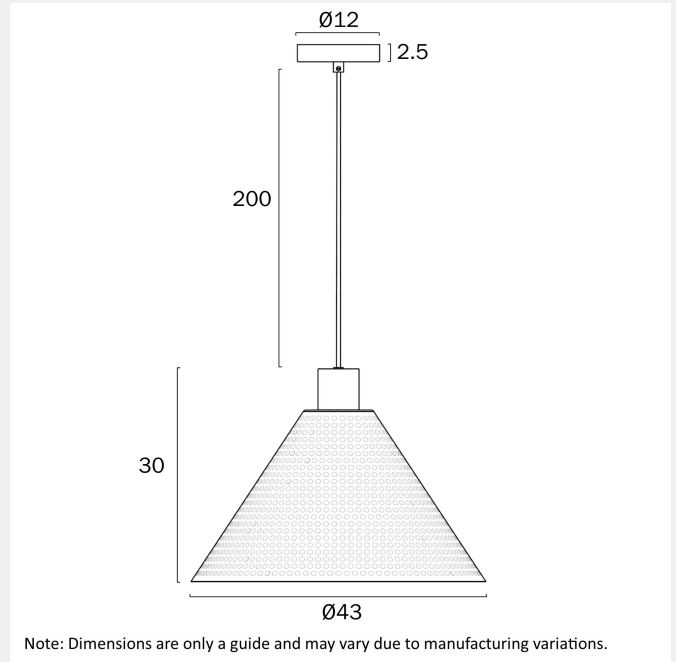

KESTRA 43CM PENDANT LIGHT

LIGHT SOURCE

Voltage Input

240V

Total Wattage (max)

25

Globe Type

E27

Globe / Light Source qty

1

Globe / Light Source included

No

Dimmable

Globe Dependant

SPECIFICATIONS

Lead and Plug

No

IP rating

IP20

Suspension Type

Cable

Height Adjustable?

Yes

Raked Ceiling Compatible

Yes

Mounting

Surface

Electrical Protection

CLASS I - HIGH VOLTAGE, EARTH REQUIRED

COLOUR AND MATERIAL

Fixture Material

Iron

Fixture Finish

Textured

WARRANTY

Replacement Warranty

*3 Years

PRODUCT DIMENSIONS

Fixture Weight (Kg)

1.5