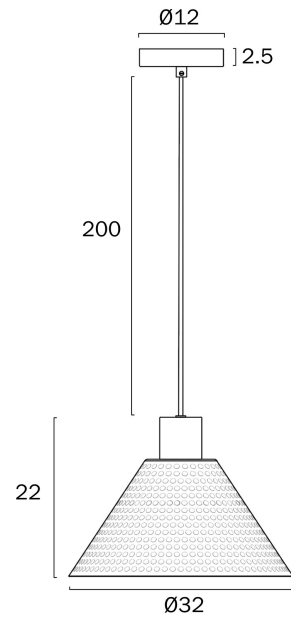

KESTRA 32CM PENDANT LIGHT

Note: Dimensions are only a guide and may vary due to manufacturing variations.

LIGHT SOURCE

Voltage Input

240V

Total Wattage (max)

25

Globe Type

0.9

Telbix.

Fixture Diameter (cm)

32

Fixture Height (cm)

22

Suspension Length (cm)

200