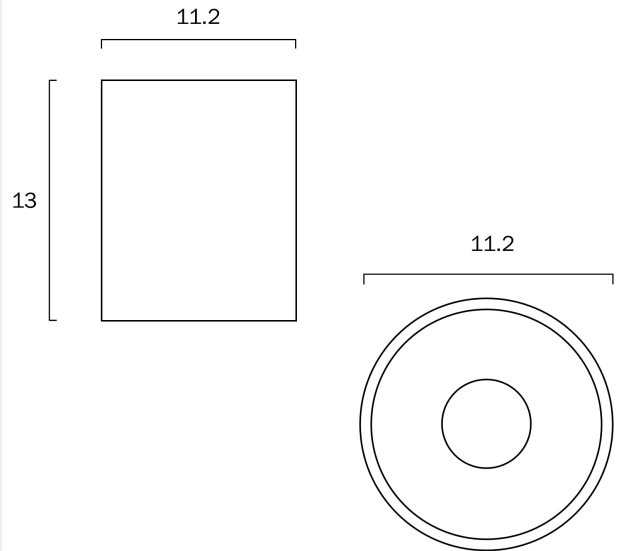

## KEON 20W LED SURFACE MOUNTED DOWNLIGHT DIMMABLE BLACK

Note: Dimensions are only a guide and may vary due to manufacturing variations.

### LIGHT SOURCE

**Voltage Input**

240V

**Total Wattage (max)**

20

**Globe Type**

LED integrated COB

**Globe / Light Source qty**

## PRODUCT DIMENSIONS

---

**Fixture Weight (Kg)**

0.82

**Fixture Diameter (cm)**

11.5

**Fixture Height (cm)**

13