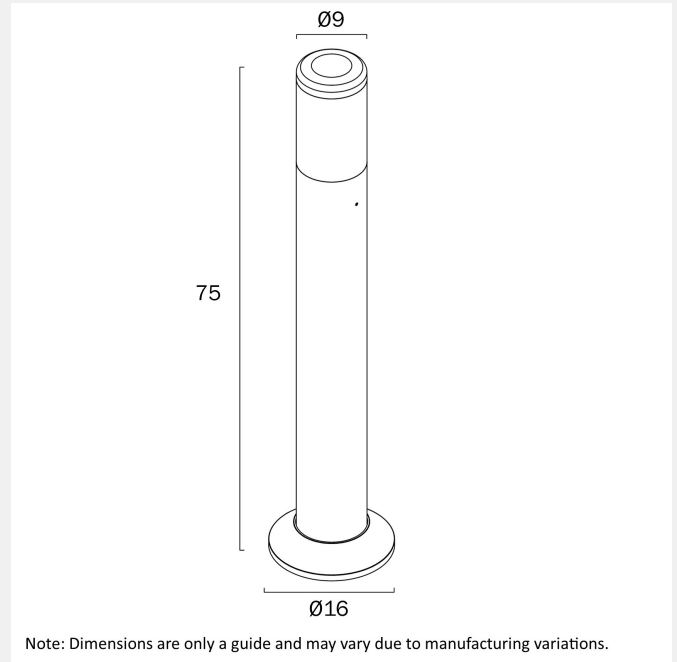

KENRA EXTERIOR BOLLARD LIGHT

LIGHT SOURCE

Voltage Input

240V

Total Wattage (max)

25

Globe Type

E27

Globe / Light Source qty

1

Dimmable

No

SPECIFICATIONS

IP rating

IP44

Electrical Protection

Diffuser Material

Polycarbonate

PRODUCT DIMENSIONS

Fixture Weight (Kg)

1.5

Fixture Diameter (cm)

9

Fixture Height (cm)