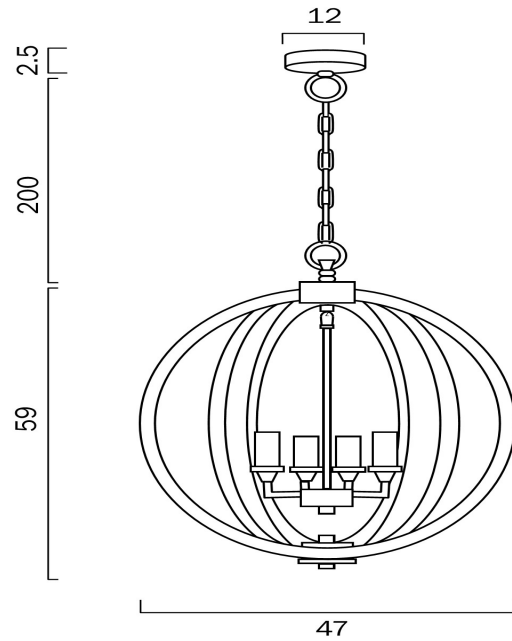

KENDALL 4 PENDANT LIGHT

LIGHT SOURCE

Voltage Input

240V

Total Wattage (max)

100

Wattage

25

Globe Type

E14

Globe / Light Source qty

4

Globe / Light Source included

No

Dimmable

Globe Dependant

SPECIFICATIONS

Lead and Plug

No

IP rating

IP20

Suspension Type

Chain

Height Adjustable?

Fixture Finish

Polished

WARRANTY

Replacement Warranty

*3 Years

PRODUCT DIMENSIONS

Fixture Diameter (cm)

47