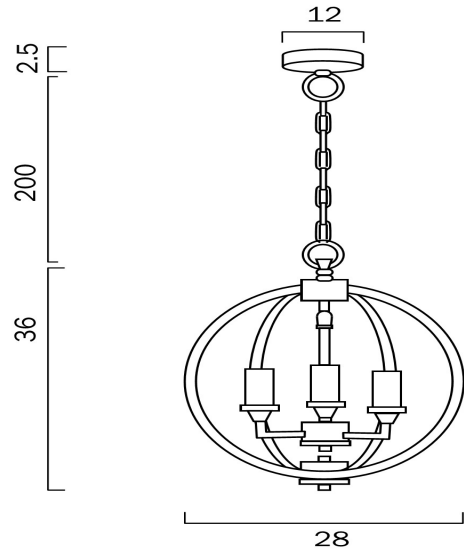

KENDALL 3 PENDANT LIGHT

LIGHT SOURCE

Voltage Input

240V

Total Wattage (max)

75

Wattage

25

Globe Type

E14

Globe / Light Source qty

3

Globe / Light Source included

No

Dimmable

Globe Dependant

SPECIFICATIONS

Lead and Plug

No

IP rating

IP20

Suspension Type

Chain

Height Adjustable?

Fixture Finish

Polished

WARRANTY

Replacement Warranty

*3 Years

PRODUCT DIMENSIONS

Fixture Diameter (cm)

28