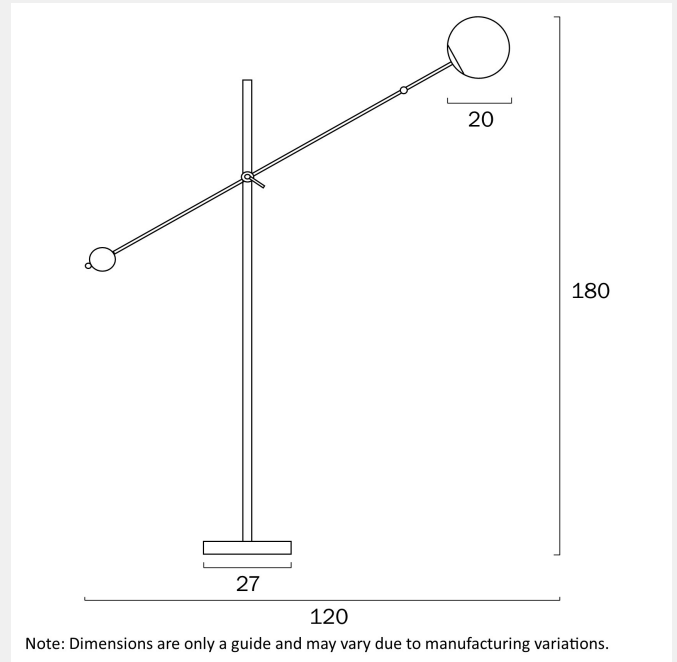

KEMI FLOOR LAMP

LIGHT SOURCE

Voltage Input

240V

Total Wattage (max)

25

Globe Type

E27 - Fancy Round