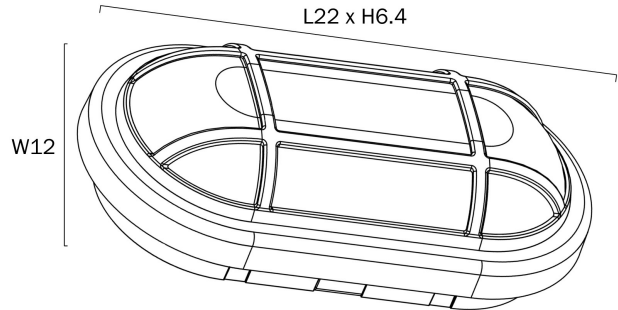

KELO OVAL BUNKER LED LIGHT

Note: Dimensions are only a guide and may vary due to manufacturing variations.

LIGHT SOURCE

Voltage Input

240V

Total Wattage (max)

10

Globe Type

Polycarbonate

Fixture Finish

Satin

PRODUCT DIMENSIONS

Fixture Weight (Kg)

0.3

Fixture Projection (cm)

6.4