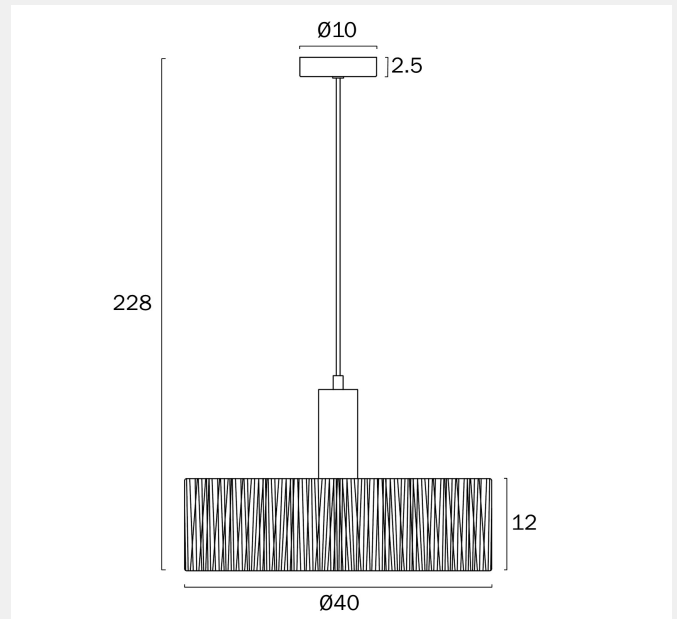

## KATRIN PENDANT LIGHT

Note: Dimensions are only a guide and may vary due to manufacturing variations.

### LIGHT SOURCE

**Voltage Input**

240V

**Total Wattage (max)**

25

**Globe Type**

E27

**Globe / Light Source qty**

### PRODUCT DIMENSIONS

**Fixture Weight (Kg)**

0.9

**Fixture Diameter (cm)**

40

**Fixture Height (cm)**

12

**Telbix.**