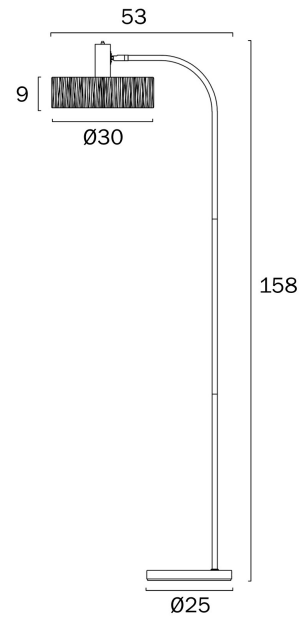

KATRIN FLOOR LAMP

Note: Dimensions are only a guide and may vary due to manufacturing variations.

LIGHT SOURCE

Voltage Input

240V

Total Wattage (max)

25

Globe Type

E27

Globe / Light Source qty

1

Globe / Light Source included

No

Dimmable

Globe Dependant

SPECIFICATIONS

Lead and Plug

Yes

Switch

Foot Switch

IP rating

IP20

Height Adjustable?

No

Fixture Weight (Kg)

4.2

Fixture Height (cm)

158

Fixture Length (cm)

53

Fixture Width (cm)

30