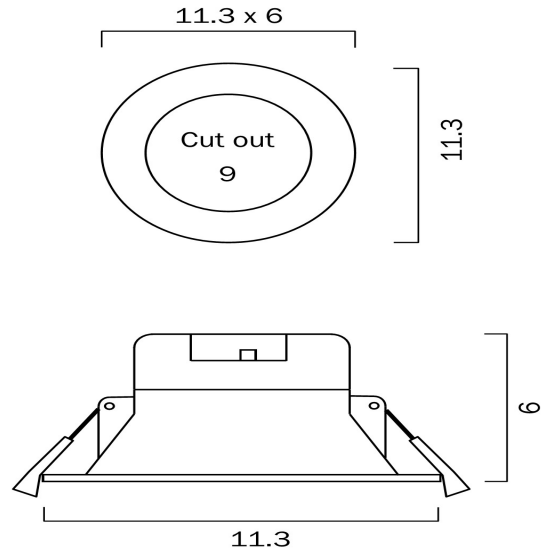

KATO LED DOWNLIGHT 3CCT DIMMABLE

LIGHT SOURCE

Voltage Input

240V

Total Wattage (max)

10

Globe Type

LED integrated SMD

Fixture Material

Aluminium,Nylon

telbix.

Diffuser Material

Polycarbonate

PRODUCT DIMENSIONS

Fixture Diameter (cm)

11.3