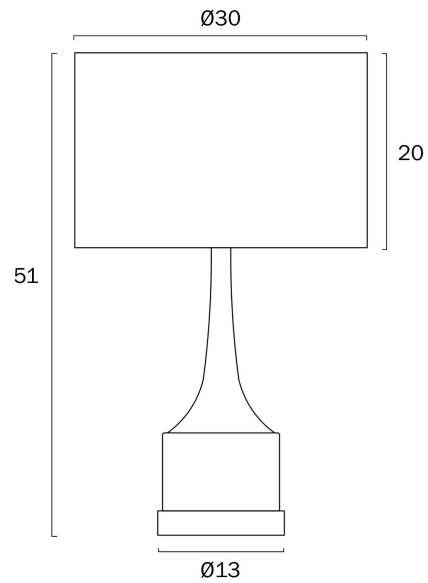

KAROS TABLE LAMP

Note: Dimensions are only a guide and may vary due to manufacturing variations.

LIGHT SOURCE

Voltage Input

240V

Total Wattage (max)

25

Globe Type

COLOUR AND MATERIAL

Fixture Material

Iron, Fabric

Fixture Finish

Satin, Textured

PRODUCT DIMENSIONS

Fixture Weight (Kg)

1.57

Fixture Height (cm)

51

Fixture Diameter (cm)

30

Cable Length (cm)

180 (30+Inline Switch+150)

WARRANTY

Replacement Warranty