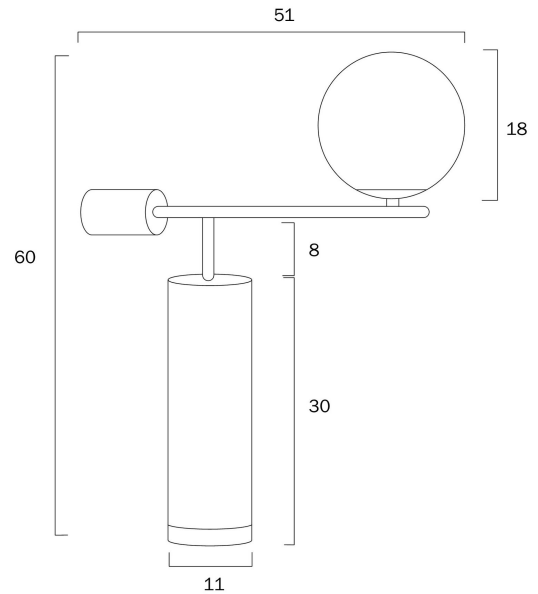

JUSTINA TABLE LAMP

LIGHT SOURCE

Voltage Input

240V

Total Wattage (max)

25

Globe Type

E27 - Fancy Round

Globe / Light Source qty

1

Globe / Light Source included

No

Dimmable

Globe Dependant

SPECIFICATIONS

Lead and Plug

Fixture Material

Marble,Metal,Glass

PRODUCT DIMENSIONS

Fixture Height (cm)

60

Fixture Length (cm)

51

Fixture Width (cm)