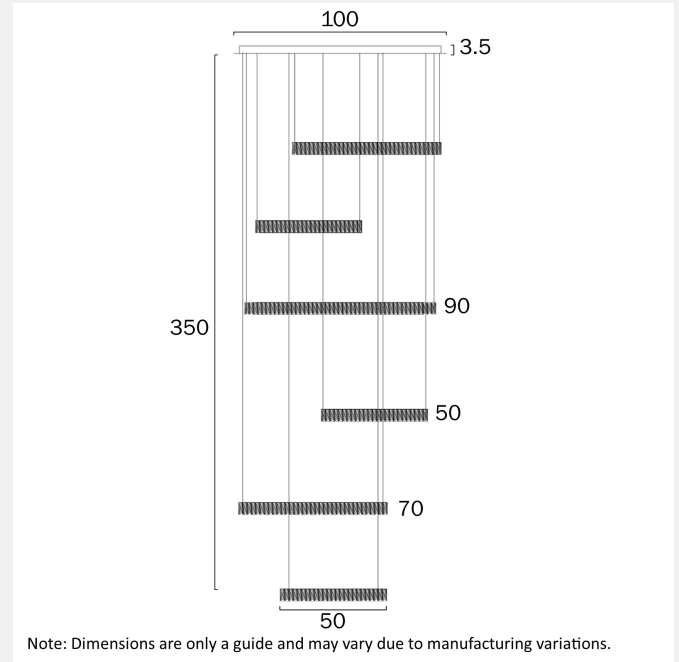

JURA 6 TIER LED PENDANT LIGHT

LIGHT SOURCE

Voltage Input

240V

Total Wattage (max)

200

Globe Type

LED integrated SMD

Globe / Light Source included

Yes

Color Kelvin

3 CCT (3300k - 4200k - 6500k)

Color Temperature

Warm White; Natural White; Daylight

Dimmable

Yes - Bluetooth Remote

Lumens

20000

SPECIFICATIONS

Lead and Plug

No

IP rating

IP20

Suspension Type

Break Wire

Height Adjustable?

Yes

Raked Ceiling Compatible

No

Mounting

Surface

Electrical Protection

CLASS I - HIGH VOLTAGE, EARTH REQUIRED

COLOUR AND MATERIAL

Fixture Material

Crystal, Stainless Steel

Fixture Finish

Gloss

WARRANTY

Replacement Warranty

*3 Years