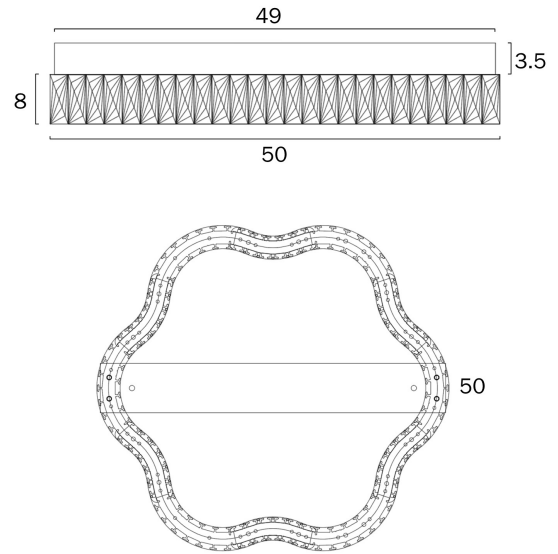

JURA 50CM CTC CEILING LIGHT

Note: Dimensions are only a guide and may vary due to manufacturing variations.

LIGHT SOURCE

CRI (Color Rendering Index)

>80

CARE

Care Instructions

Do not use strong liquid cleaners, Wipe clean with a dry cloth. Aluminium, Brass and Stainless Steel will naturally oxidised and change overtime. Exterior products require regular four (4) monthly cleaning and maintenance to ensure they do not accumulate dirt or other environmental deposits. Wipe the product with a mild detergent and warm water to remove surface deposits. Rinse with fresh water and wipe dry with a soft cloth. An extra temporary protection barrier of water displacement oil can help to maintain the surface, such as WD40, sprayed onto a soft cloth and rubbed onto the surface.

VARIANTS

[JURA CTC50-CH3C] JURA
50CM CTC CEILING LIGHT
(CHROME)

9329501065808

[JURA CTC50-GD3C] JURA
50CM CTC CEILING LIGHT
(GOLD)

9329501065815

Find JURA 50CM CTC CEILING LIGHT on
www.telbix.com