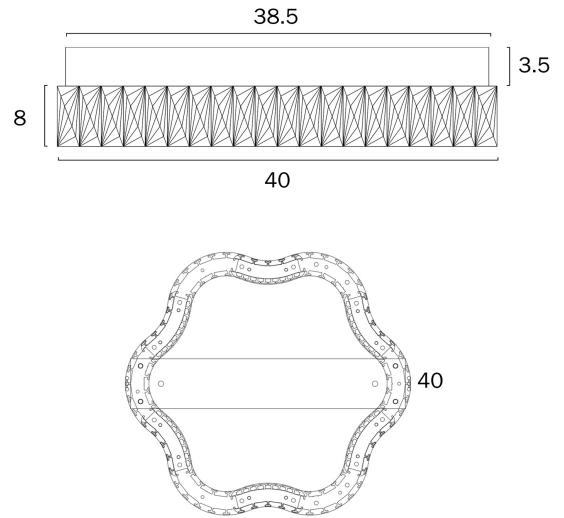

JURA 40CM CTC CEILING LIGHT

Note: Dimensions are only a guide and may vary due to manufacturing variations.

LIGHT SOURCE

CRI (Color Rendering Index)

>80

CARE

Care Instructions

Do not use strong liquid cleaners, Wipe clean with a dry cloth. Aluminium, Brass and Stainless Steel will naturally oxidised and change overtime. Exterior products require regular four (4) monthly cleaning and maintenance to ensure they do not accumulate dirt or other environmental deposits. Wipe the product with a mild detergent and warm water to remove surface deposits. Rinse with fresh water and wipe dry with a soft cloth. An extra temporary protection barrier of water displacement oil can help to maintain the surface, such as WD40, sprayed onto a soft cloth and rubbed onto the surface.

VARIANTS

[JURA CTC40-CH3C] JURA
40CM CTC CEILING LIGHT
(CHROME)

9329501065785

[JURA CTC40-GD3C] JURA
40CM CTC CEILING LIGHT
(GOLD)

9329501065792

Find JURA 40CM CTC CEILING LIGHT on
www.telbix.com