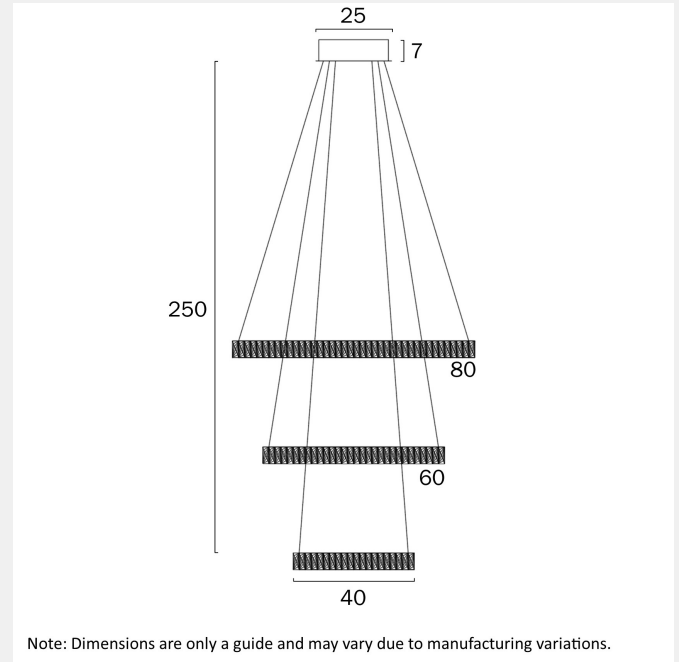

### LIGHT SOURCE

**Voltage Input**

240V

**Total Wattage (max)**

108

**Globe Type**

LED integrated SMD

**Globe / Light Source included**

## PRODUCT DIMENSIONS

---

**Fixture Weight (Kg)**

17

**Fixture Diameter (cm)**

80

**Suspension Length (cm)**

250