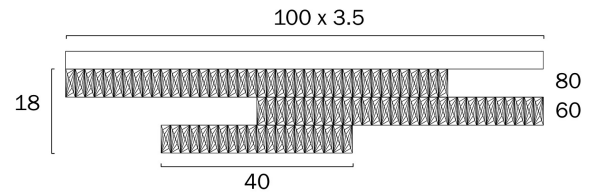

JURA 3 RING CTC CEILING LIGHT

Note: Dimensions are only a guide and may vary due to manufacturing variations.

LIGHT SOURCE

CRI (Color Rendering Index)

>80

CARE

Care Instructions

Do not use strong liquid cleaners, Wipe clean with a dry cloth. Aluminium, Brass and Stainless Steel will naturally oxidised and change overtime. Exterior products require regular four (4) monthly cleaning and maintenance to ensure they do not accumulate dirt or other environmental deposits. Wipe the product with a mild detergent and warm water to remove surface deposits. Rinse with fresh water and wipe dry with a soft cloth. An extra temporary protection barrier of water displacement oil can help to maintain the surface, such as WD40, sprayed onto a soft cloth and rubbed onto the surface.