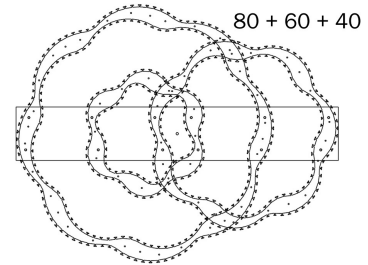

JURA 3 RING CTC CEILING LIGHT

Note: Dimensions are only a guide and may vary due to manufacturing variations.

LIGHT SOURCE

CRI (Color Rendering Index)

>80

CARE

Care Instructions

Do not use strong liquid cleaners, Wipe clean with a dry cloth. Aluminium, Brass and Stainless Steel will naturally oxidised and change overtime. Exterior products require regular four (4) monthly cleaning and maintenance to ensure they do not accumulate dirt or other environmental deposits. Wipe the product with a mild detergent and warm water to remove surface deposits. Rinse with fresh water and wipe dry with a soft cloth. An extra temporary protection barrier of water displacement oil can help to maintain the surface, such as WD40, sprayed onto a soft cloth and rubbed onto the surface.