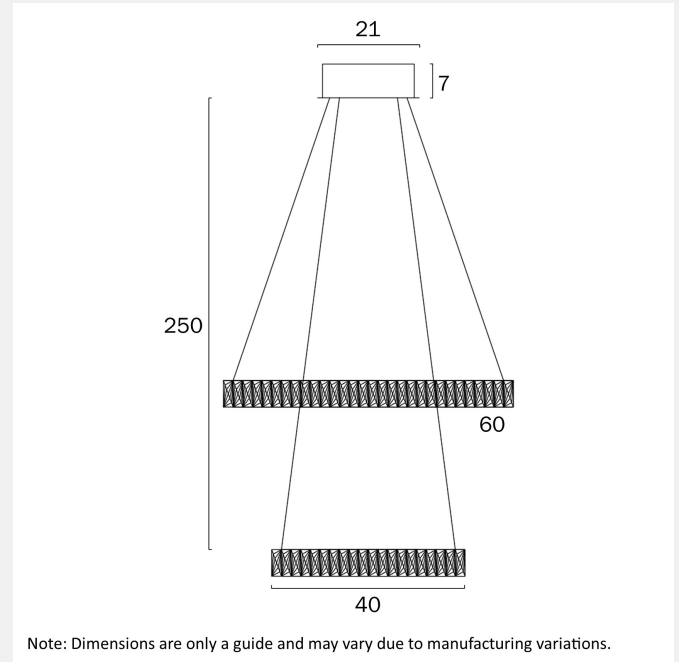

JURA 2 TIER LED PENDANT LIGHT

LIGHT SOURCE

Voltage Input

240V

Total Wattage (max)

58

Globe Type

LED integrated SMD

*3 Years

PRODUCT DIMENSIONS

Fixture Weight (Kg)

7

Fixture Diameter (cm)

60

Suspension Length (cm)

250