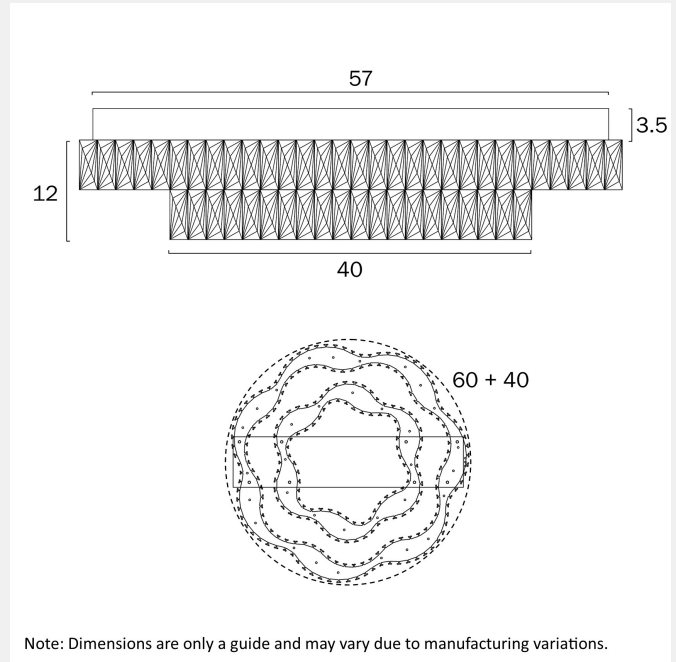

JURA 2 RING CTC CEILING LIGHT

LIGHT SOURCE

CRI (Color Rendering Index)

>80

CARE

Care Instructions

Do not use strong liquid cleaners, Wipe clean with a dry cloth. Aluminium, Brass and Stainless Steel will naturally oxidised and change overtime. Exterior products require regular four (4) monthly cleaning and maintenance to ensure they do not accumulate dirt or other environmental deposits. Wipe the product with a mild detergent and warm water to remove surface deposits. Rinse with fresh water and wipe dry with a soft cloth. An extra temporary protection barrier of water displacement oil can help to maintain the surface, such as WD40, sprayed onto a soft cloth and rubbed onto the surface.