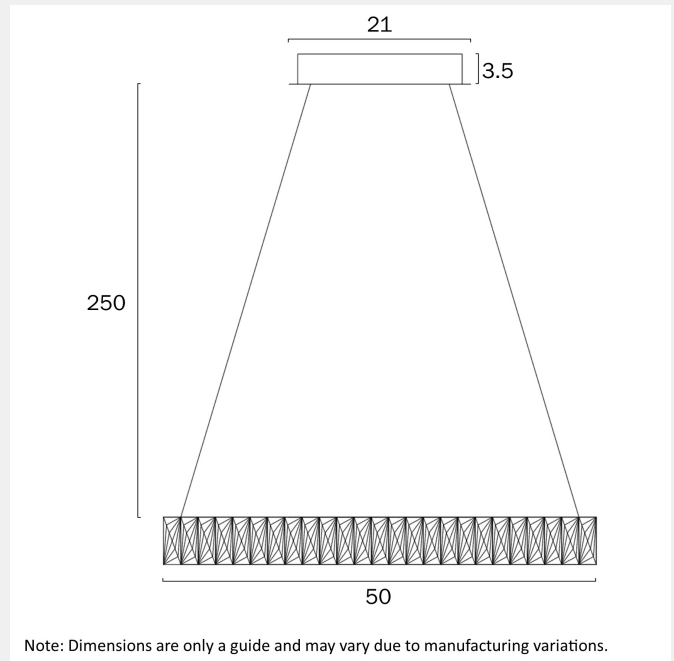

### LIGHT SOURCE

**Voltage Input**

240V

**Total Wattage (max)**

36

**Globe Type**

LED integrated SMD

**Globe / Light Source included**

## PRODUCT DIMENSIONS

---

**Fixture Weight (Kg)**

5

**Fixture Diameter (cm)**

50

**Suspension Length (cm)**

250