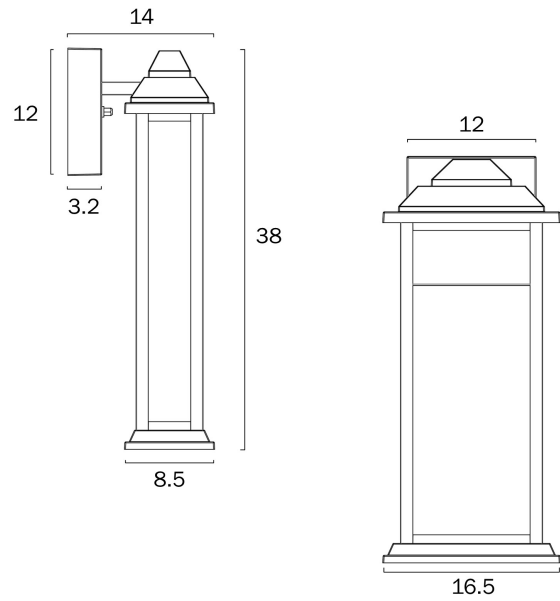

JOVARO 38CM EXTERIOR WALL LIGHT LARGE

LIGHT SOURCE

Voltage Input

240V

Total Wattage (max)

12

Globe Type

LED

1.7

Fixture Projection (cm)

14

Fixture Height (cm)

38

Fixture Width (cm)

16.5

WARRANTY

VARIANTS

[JOVARO EX38-BK] JOVARO
38CM EXTERIOR WALL LIGHT
LARGE

9329501082034

Find JOVARO 38CM EXTERIOR WALL LIGHT LARGE on
www.telbix.com