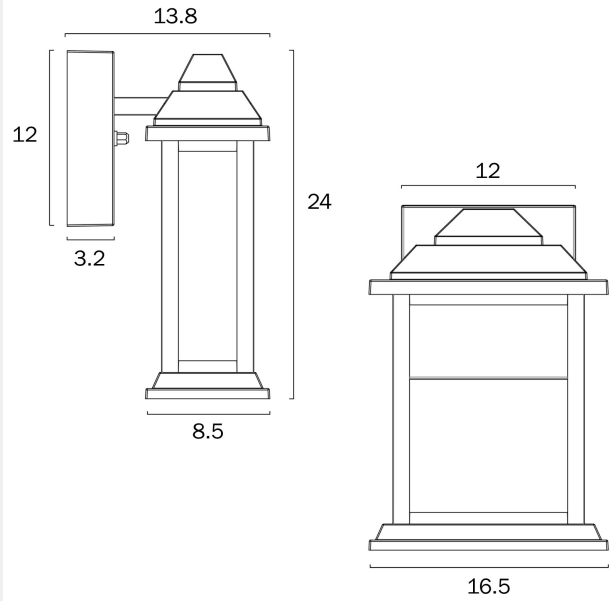

## JOVARO 24CM EXTERIOR WALL LIGHT SMALL

Note: Dimensions are only a guide and may vary due to manufacturing variations.

### LIGHT SOURCE

**Voltage Input**

240V

**Total Wattage (max)**

12

**Globe Type**

LED

**Globe / Light Source qty**

### PRODUCT DIMENSIONS

**Fixture Weight (Kg)**

1.14

**Fixture Projection (cm)**

13.8

**Fixture Height (cm)**

24

**Fixture Width (cm)**