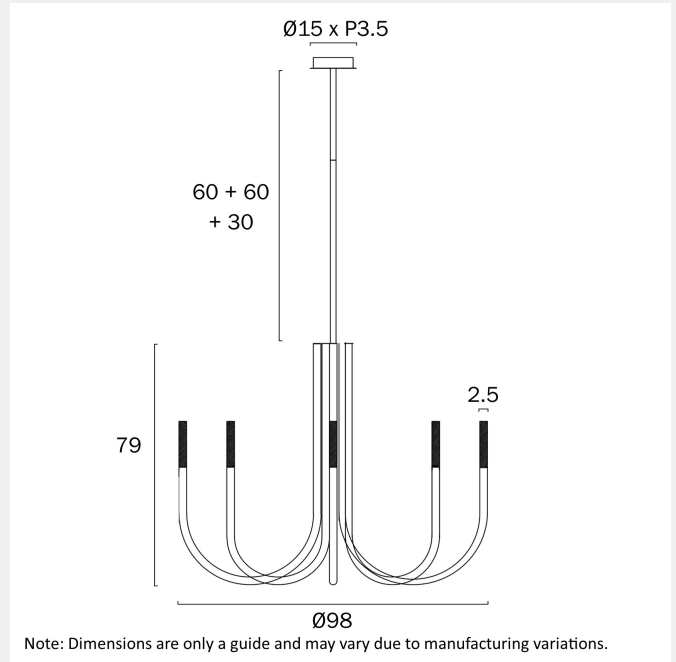

JOSHUA 8 LED PENDANT LIGHT

LIGHT SOURCE

Voltage Input

240V

Total Wattage (max)

24

Globe Type

LED integrated SMD

WARRANTY

Replacement Warranty

*3 Years

PRODUCT DIMENSIONS

Fixture Weight (Kg)

10.7

Fixture Diameter (cm)

98