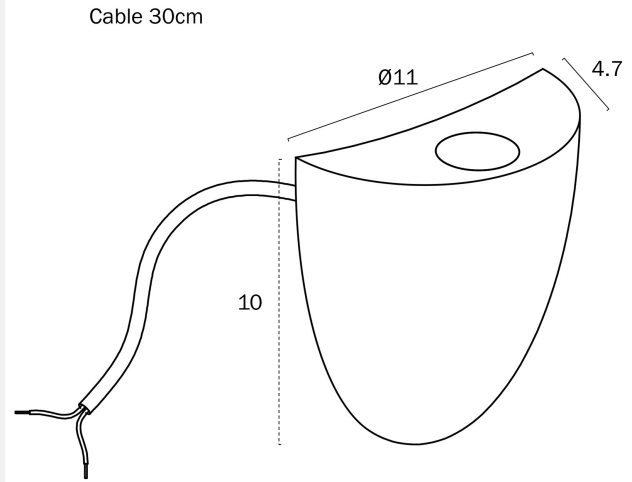

JORA 24V EXTERIOR LED STEP WALL LIGHT

Note: Dimensions are only a guide and may vary due to manufacturing variations.

LIGHT SOURCE

Voltage Input

24V

Total Wattage (max)

3

Globe Type

Fixture Weight (Kg)

0.3

Fixture Height (cm)

10

Cable Length (cm)

30

Fixture Length (cm)

11