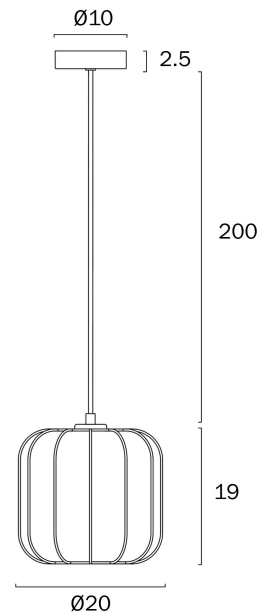

JONSEL 20CM PENDANT LIGHT

Note: Dimensions are only a guide and may vary due to manufacturing variations.

LIGHT SOURCE

Voltage Input

240V

Total Wattage (max)

25

Globe Type

E27

Globe / Light Source qty

1

Globe / Light Source included

No

Dimmable

Globe Dependant

SPECIFICATIONS

Fabric,Iron

WARRANTY

Replacement Warranty

*3 Years

PRODUCT DIMENSIONS

Fixture Weight (Kg)

0.55

Suspension Length (cm)