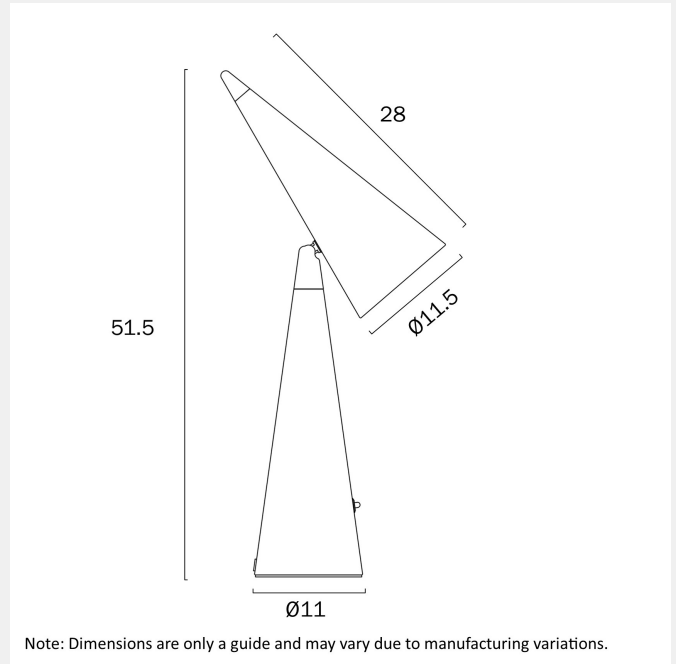

JIBARA LED TABLE LAMP

LIGHT SOURCE

Voltage Input

240V

Total Wattage (max)

25

Globe Type

E27

1.69

Fixture Height (cm)

51.5

Fixture Length (cm)

28

Fixture Width (cm)

11.5

Cable Length (cm)