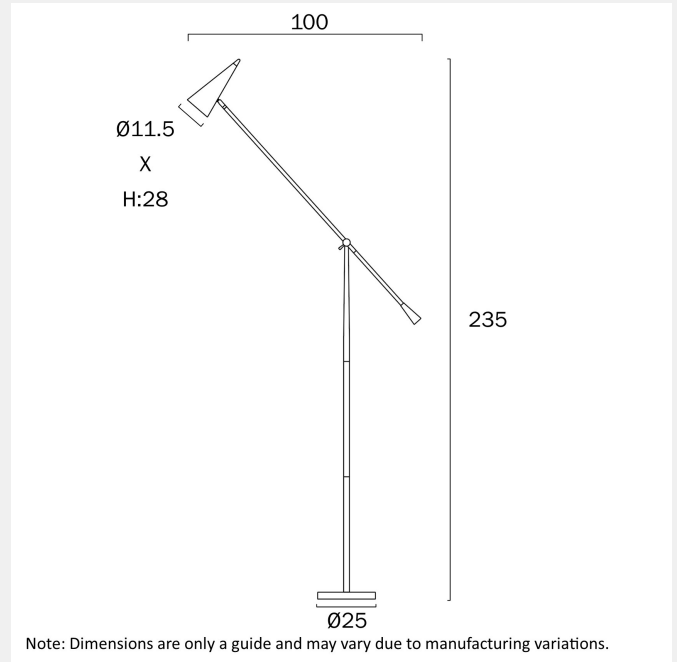

JIBARA LED FLOOR LAMP

LIGHT SOURCE

Voltage Input

240V

Total Wattage (max)

25

Globe Type

E27

Globe / Light Source qty

1

Globe / Light Source included

No

Dimmable

Globe Dependant

SPECIFICATIONS

Lead and Plug

Yes

Switch

Foot Switch

IP rating

IP20

Height Adjustable?

Yes

Electrical Protection

CLASS II – DOUBLE INSULATED, EARTH NOT REQUIRED

COLOUR AND MATERIAL

Fixture Material

Iron

Fixture Finish

Satin

PRODUCT DIMENSIONS

Fixture Weight (Kg)

8.82

Fixture Height (cm)

235

Fixture Length (cm)

100

Fixture Width (cm)

25

Cable Length (cm)

200 (50+Foot Switch+150)