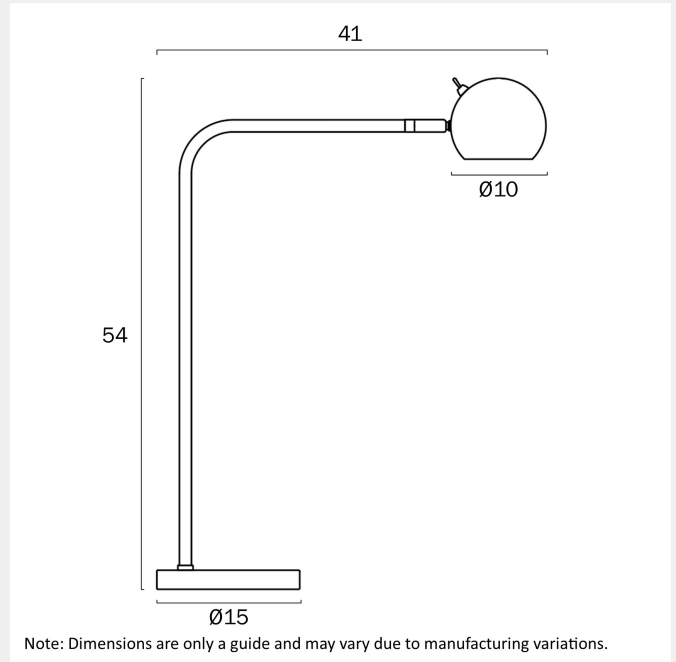

JEREMY TABLE LAMP

LIGHT SOURCE

Voltage Input

240V

Total Wattage (max)

6

Globe Type

GU10

Fixture Material

Iron

Fixture Finish

Sand

PRODUCT DIMENSIONS

Fixture Weight (Kg)

2.4

Fixture Height (cm)

54

Fixture Length (cm)

15

Fixture Width (cm)

41

Cable Length (cm)

180 (30+Inline Switch+150)

telbix.