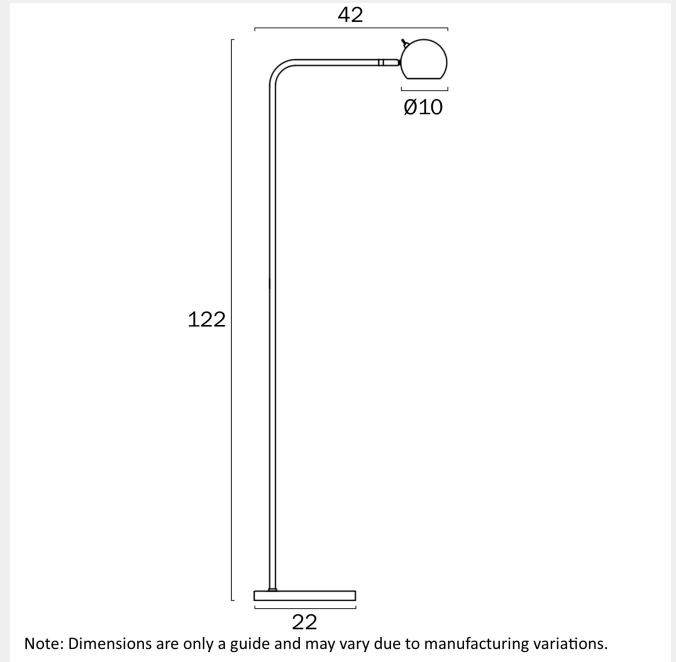

JEREMY FLOOR LAMP

LIGHT SOURCE

Voltage Input

240V

Total Wattage (max)

6

Globe Type

GU10

Globe / Light Source qty

1

Globe / Light Source included

No

Dimmable

Globe Dependant

SPECIFICATIONS

Lead and Plug

Yes

Switch

Toggle Switch

IP rating

IP20

Height Adjustable?

No

Electrical Protection

CLASS II - DOUBLE INSULATED, EARTH NOT REQUIRED

COLOUR AND MATERIAL

Fixture Material

Iron

Fixture Finish

Sand

PRODUCT DIMENSIONS

Fixture Weight (Kg)

4.8

Fixture Height (cm)

122

Fixture Length (cm)

22

Fixture Width (cm)

42

Cable Length (cm)

200 (50+Foot Switch+150)