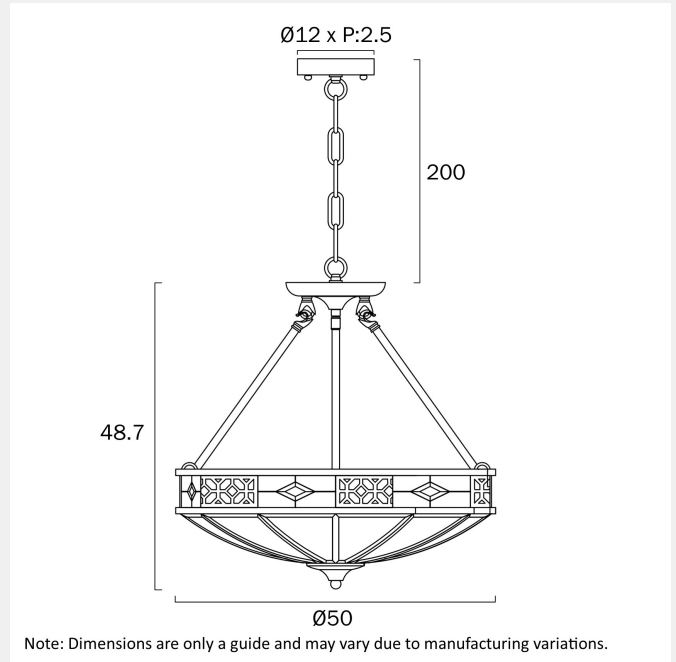

JAMES PENDANT LIGHT CTC CEILING LIGHT

LIGHT SOURCE

Voltage Input

240V

Total Wattage (max)

100

Wattage

25

SPECIFICATIONS

Lead and Plug

No

IP rating

IP20

Suspension Type

Rod

Height Adjustable?

*3 Years

PRODUCT DIMENSIONS

Fixture Diameter (cm)

50

Fixture Height (cm)

39

OTHER

Installation Required