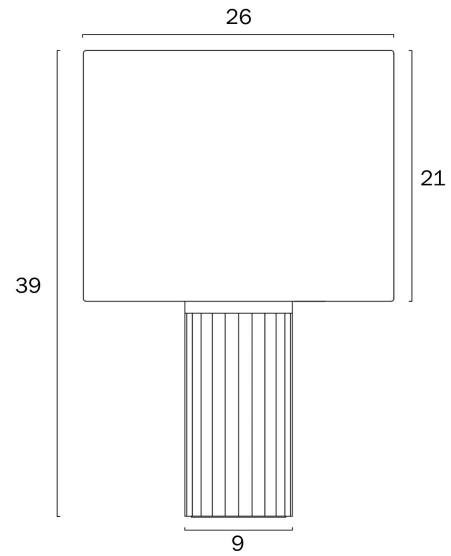

JACONA TABLE LAMP

Note: Dimensions are only a guide and may vary due to manufacturing variations.

LIGHT SOURCE

Voltage Input

240V

Total Wattage (max)

25

Globe Type

Fixture Weight (Kg)

1

Fixture Height (cm)

39

Fixture Diameter (cm)

26

Fixture Width (cm)

26