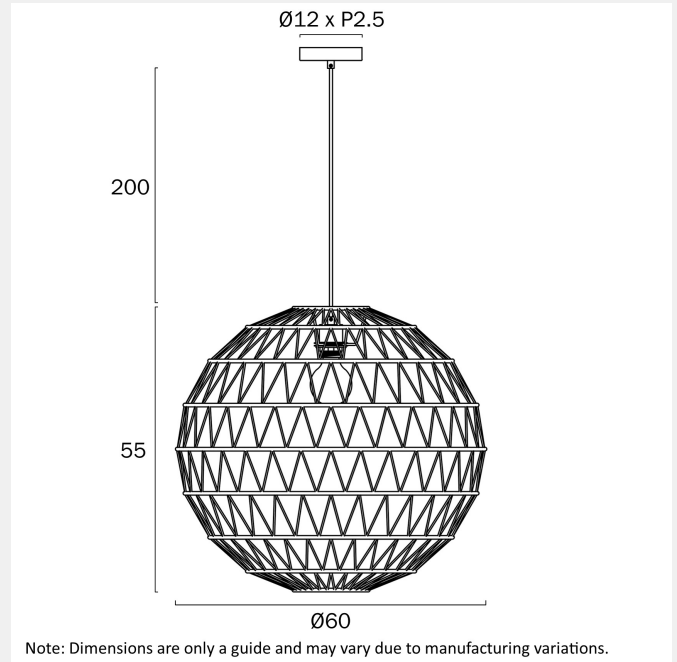

### LIGHT SOURCE

**Voltage Input**

240V

**Total Wattage (max)**

25

**Globe Type**

E27

**Globe / Light Source qty**

### PRODUCT DIMENSIONS

**Fixture Weight (Kg)**

3

**Fixture Diameter (cm)**

60