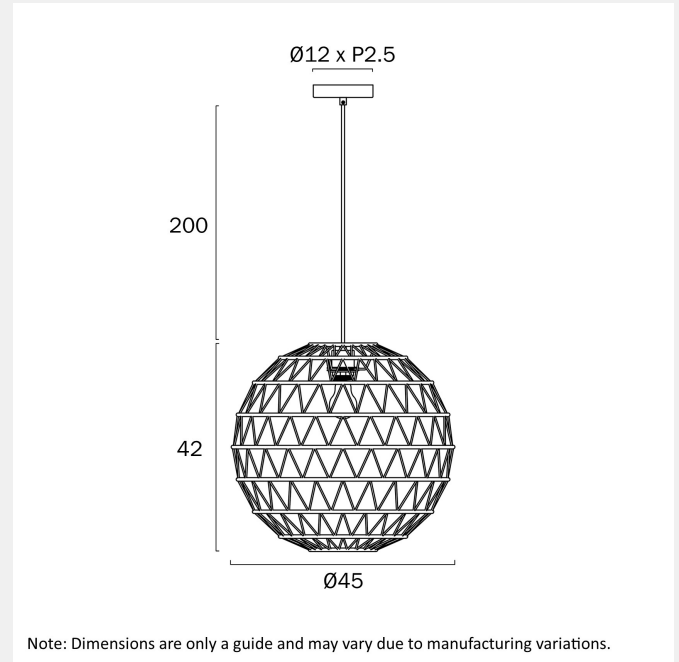

IVALO 45CM PENDANT LIGHT SMALL

LIGHT SOURCE

Voltage Input

240V

Total Wattage (max)

25

Globe Type

E27

WARRANTY

Replacement Warranty

*3 Years

PRODUCT DIMENSIONS

Fixture Weight (Kg)

2.2

Fixture Diameter (cm)

45