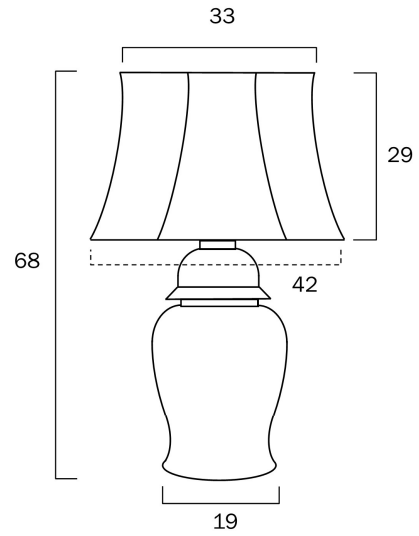

IRIS TABLE LAMP

LIGHT SOURCE

Voltage Input

240V

Total Wattage (max)

25

Globe Type

E27

Fixture Material

Fabric,Ceramic

PRODUCT DIMENSIONS

Fixture Height (cm)

68

Fixture Diameter (cm)

43

Cable Length (cm)