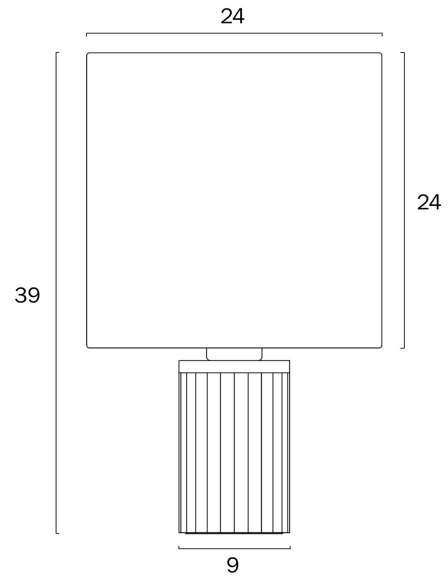

INWOOD TABLE LAMP

Note: Dimensions are only a guide and may vary due to manufacturing variations.

LIGHT SOURCE

Voltage Input

240V

Total Wattage (max)

25

Globe Type

Fixture Weight (Kg)

0.8

Fixture Height (cm)

39

Fixture Diameter (cm)

24

Fixture Width (cm)

24