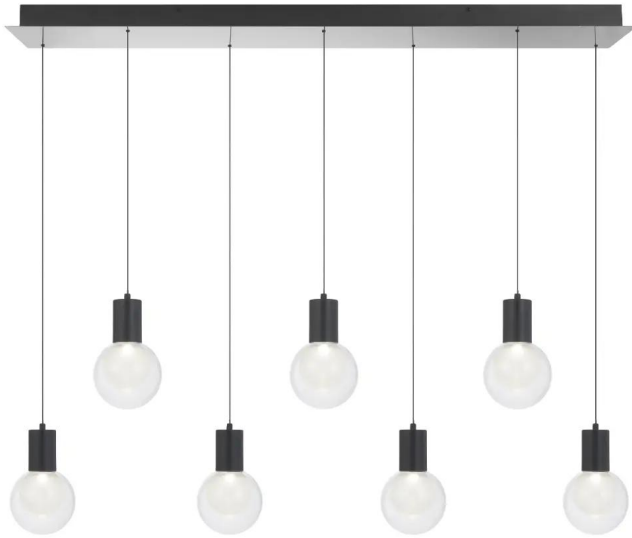

## INVAR 7 LIGHT PENDANT BAR

Note: Dimensions are only a guide and may vary due to manufacturing variations.

### LIGHT SOURCE

**Voltage Input**

240V

**Total Wattage (max)**

40

**Globe Type**

LED integrated COB

**Globe / Light Source qty**

7

**Globe / Light Source included**

Yes

**Color Kelvin**

4000k

**Color Temperature**

Natural White

**Dimmable**