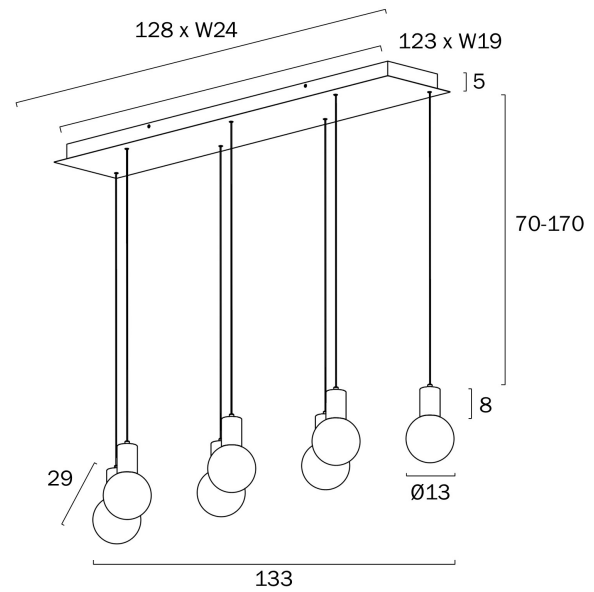

## INVAR 7 LIGHT PENDANT BAR

Note: Dimensions are only a guide and may vary due to manufacturing variations.

### LIGHT SOURCE

**Voltage Input**

240V

**Total Wattage (max)**

40

**Globe Type**

LED integrated COB

**Globe / Light Source qty**

## PRODUCT DIMENSIONS

---

**Fixture Weight (Kg)**

11.1

**Fixture Length (cm)**

1278

**Fixture Width (cm)**

29